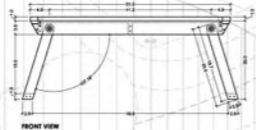

DESIGN

FRONT VIEW

Beyond our extensive signature collections, Via Motif offers unique custom capabilities to the hospitality and design industries. With our in-house design studio, we are able to manage the entire process – from concept to fabrication – utilizing stunning materials developed from primarily sustainable resources. We collaborate with hotels, resorts, spas and restaurants around the world to create beautiful customized collections that reflect a reverence for nature and an appreciation for traditional craftsmanship.