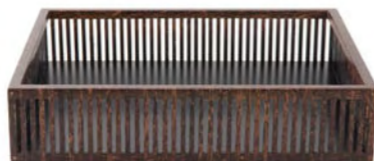

036
palm wood munchie box
3.00" x 13.75" x 10.50"
7.75 x 35.00 x 26.75 cm
palm wood
case pack 1