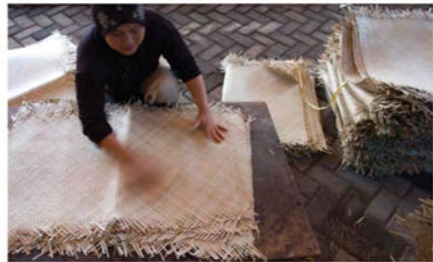

## ABOUT VIA MOTIF

The Via Motif story begins, simply enough, with classic geometric form; the symmetry of clean lines combined with classic shapes to create a timeless sense of balance, beauty and artistry. For nearly 20 years, Via Motif designers have drawn inspiration from the harmony of blending simple classic shapes with an ever-expanding collection of luxurious, tactile materials created by skilled artisans at our company-owned manufacturing facility in Indonesia. Here, our dedicated staff takes tremendous pride in creating our collections of over 400 expertly crafted products for fine home and hospitality interiors.