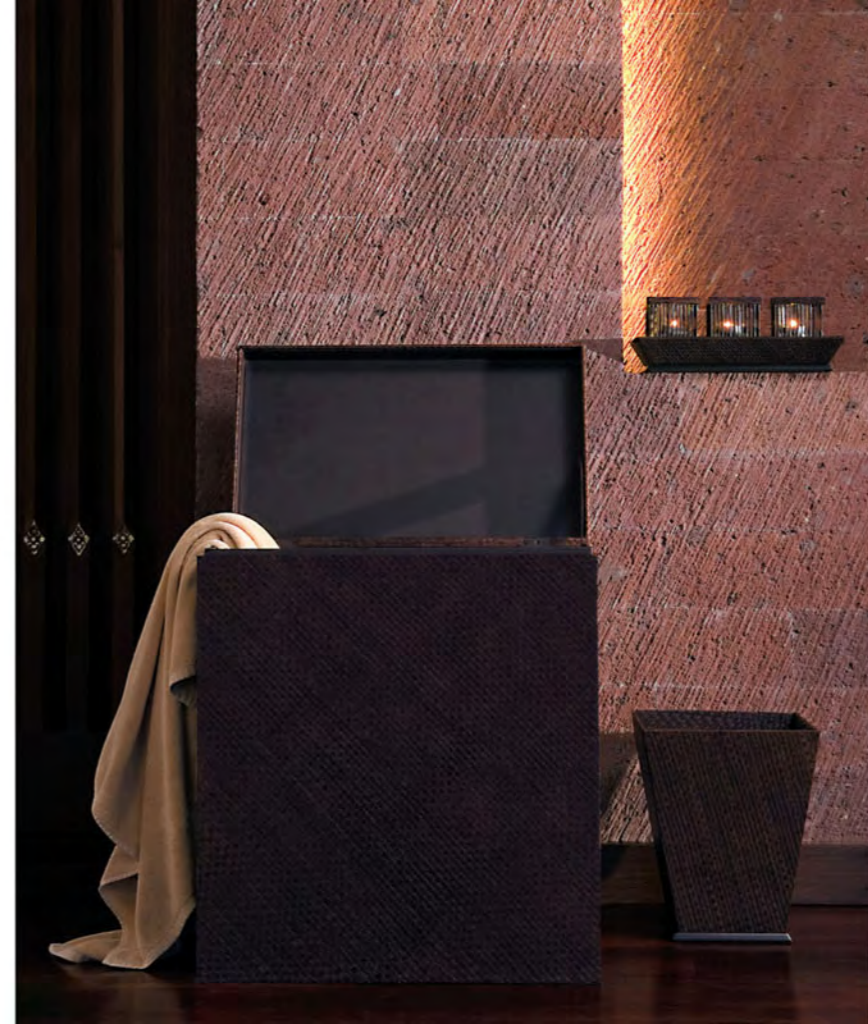

## CLASSIC MENDONG

JAVA

JAVA &amp; GRASS

**301P**  
small square bowl  
4.25" x 6.25" x 6.25"  
10.00 x 16.00 x 16.00 cm  
all colors  
case pack 6

**301-1P**  
small square bowl w/ base  
4.25" x 6.25" x 6.25"  
10.75 x 16.00 x 16.00 cm  
acorn, java  
case pack 4