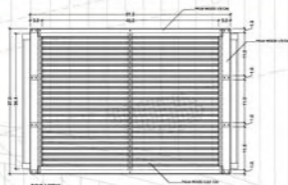

DESIGN

TOP VIEW